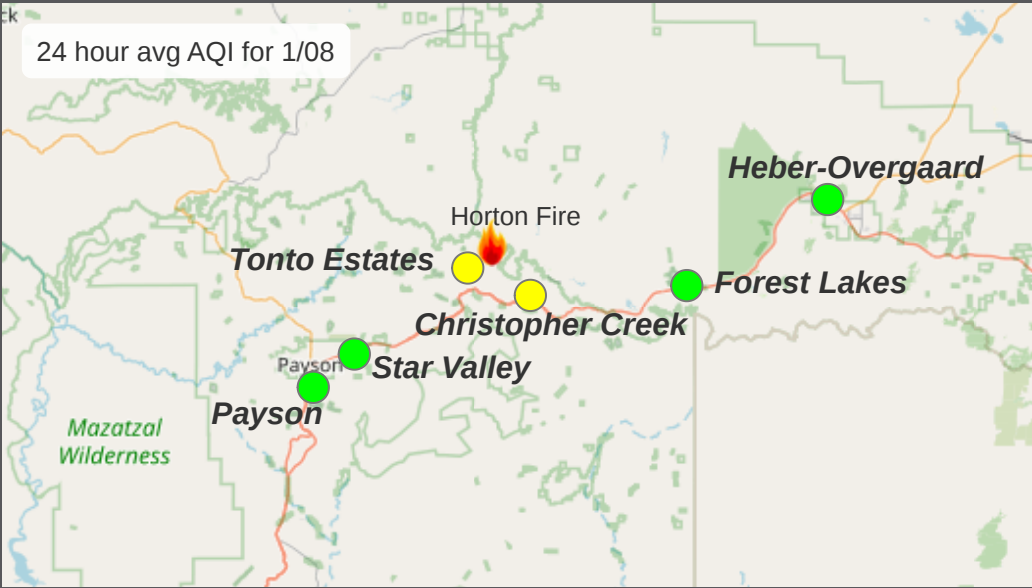

# SMOKE OUTLOOK

### FIRE

The Horton fire is currently estimated at 8337 acres and is 23% contained. Fire activity for the Horton fire is expected to remain active.

### SMOKE

This morning, any remaining smoke in Tonto Estates, Christopher Creek, and along Hwy 260 will lift out by 11 am. During the day today, smoke will disperse to the west-southwest throughout the day. Strong east-northeasterly winds may keep smoke closer to the surface, with moderate daytime smoke impacts to Tonto Estates, Christopher Creek, and Hwy 260, and light to moderate impacts to Star Valley and Payson. By evening, northeasterly winds will continue, pushing smoke downslope to the southwest. During calmer periods, overnight smoke will drain down the Horton and Tonto Creek drainages, draining to the southwest and south respectively. Moderate overnight smoke impacts are expected to Tonto Estates, Christopher Creek, and Hwy 260, with light smoke impacts possible to Star Valley and Payson. Any residual smoke that settles into Tonto Estates, Christopher Creek, along Hwy 260, Star Valley, and Payson will lift out by 11 am tomorrow morning. For tomorrow, strong north-northeasterly winds will disperse daytime smoke to the south-southwest, with smoke remaining closer to the ground due to the increased winds. Moderate smoke impacts will be possible to Hwy 260 and Christopher Creek, with light impacts to Tonto Estates, Star Valley, and Payson.

**Tonto Estate Area** Smoke lifting out later in the morning by 11:00 a.m.

**Christopher Creek** MODERATE smoke in the area lifting out by 11:00 a.m.

**Heber** GOOD air quality in the area today with NE winds over the fire area.